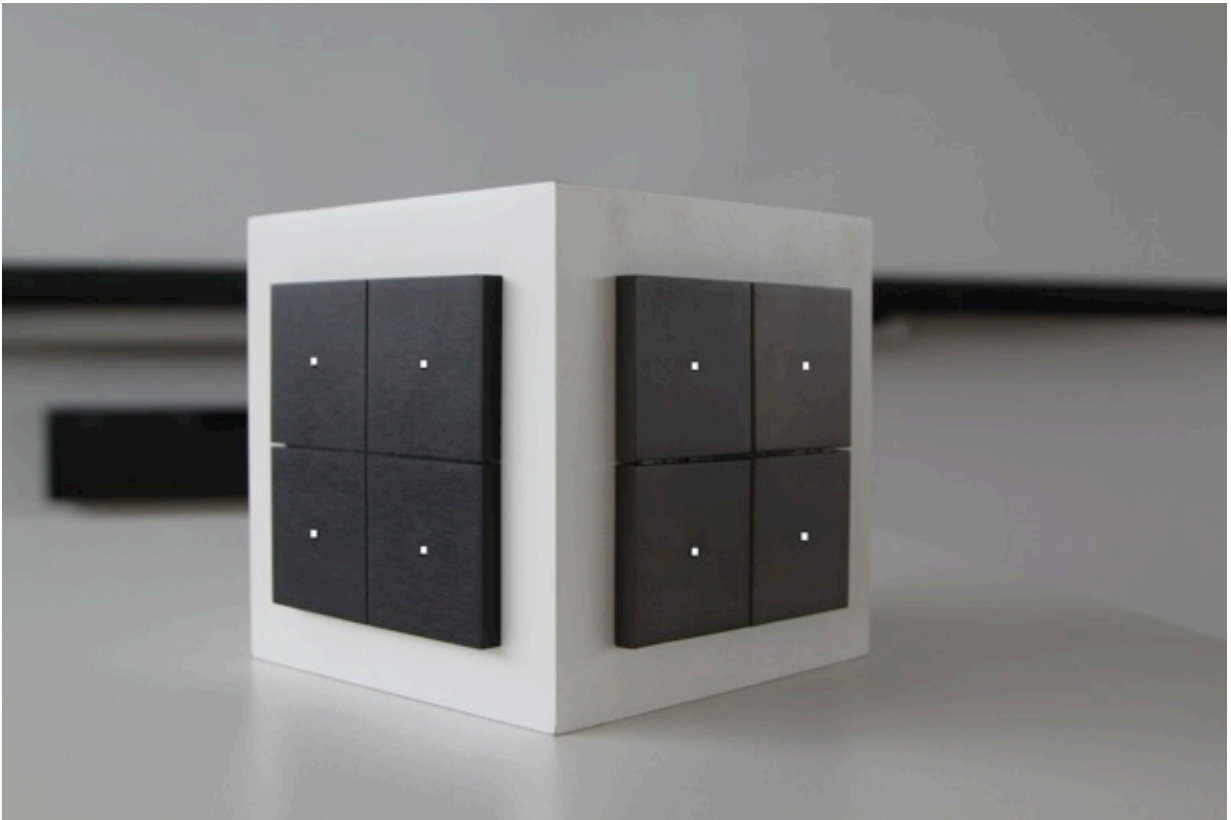

STONE PREMIUM CUBESPR €500		Calcatta Marble	INTSCM4
		Emperador Grey Marble	INTSEGM4
		Emperador Marron Marble	INTSEMM4
		Oak Grey Marble	INTSOGM4